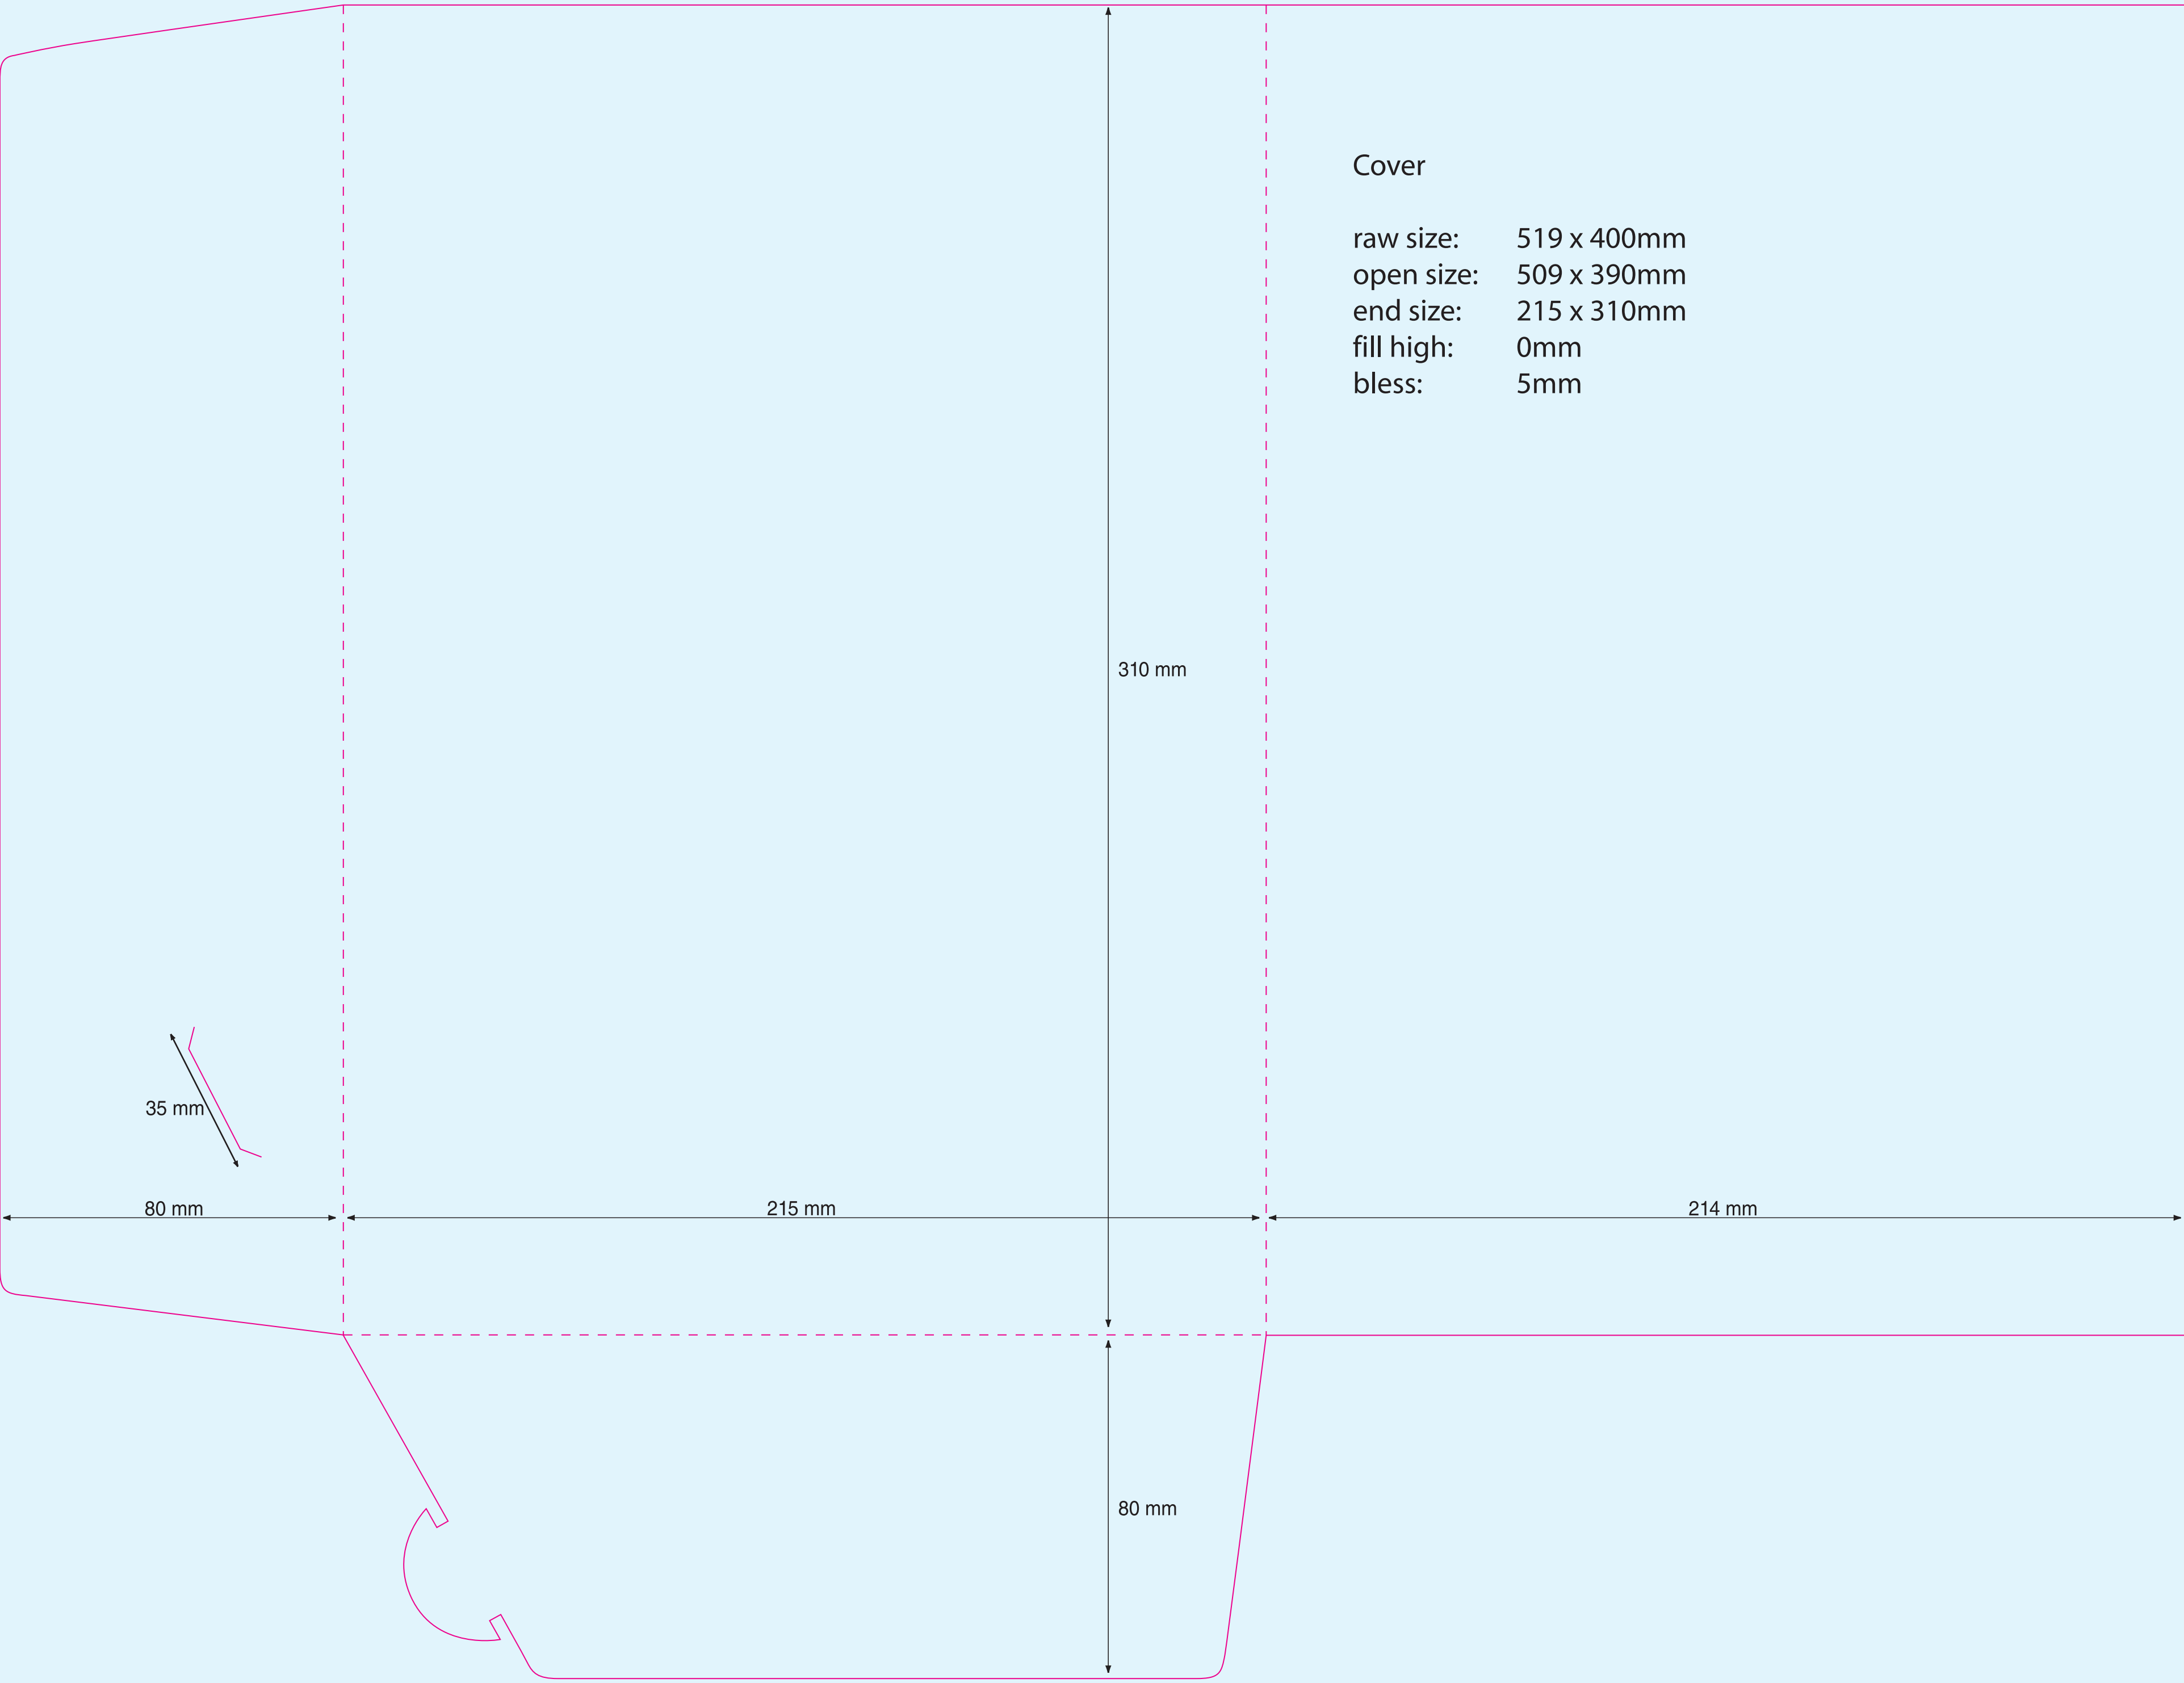

Cover

raw size: 519 x 400mm
open size: 509 x 390mm
end size: 215 x 310mm
fill high: 0mm
bless: 5mm

310 mm

35 mm

80 mm

215 mm

214 mm

80 mm